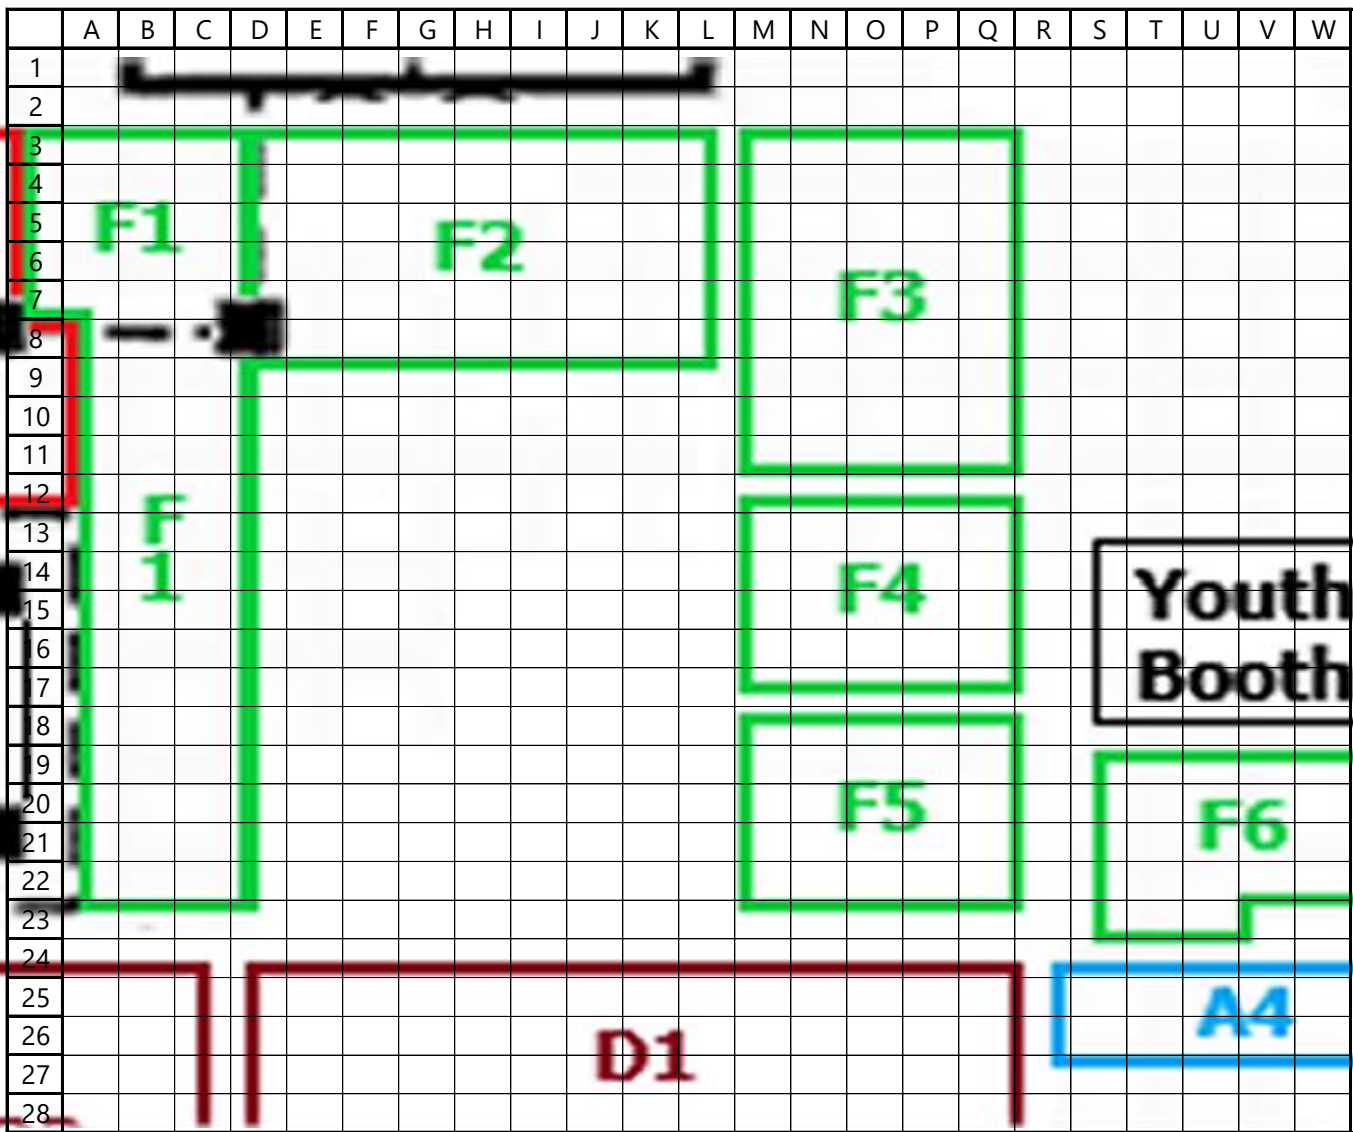

Zones/Sections

Zone A

Zone C

Zone D

	A	B	C	D	E	F	G	H	I	J	K	L	M	N	O	P	Q	R	S	T	U	V	W	
1																								
2																								
3																								
4																								
5																								
6																								
7																								
8																								
9																								
10																								
11																								
12																								
13																								
14																								
15																								
16																								
17																								
18																								
19																								
20																								
21																								
22																								

**Tomlison
Plaza**

Zone E

Zone F

Zone G

Name	Zone/Section	Zone Map Coordinate
A		
Aeling, Rich & Donna	E1	P21
Akers, John & Irene	B2	O38
Altenbern, Hal & Althea	A4	C10
Alversons	F1	B11
Andersen, Penny and Dick Grandchildren	B1	G40
Andersen/Mitchell	C2	J25
Anderson, Daniel	B6	R14
Anderson, Stuart & Cathleen	C1	I32
Ansley, Brad & Myrna	C2	I25
Ansley, Robert	C3	L18
Arsenault, Ann & Paul	G3	G9
Arsenault, Paul & Ann	D1	V3
Arsenault/Briski	D1	V3
Austin, Christopher Ray	D1	T3
B		
Bagley Family	C5	I3
Bagley, Elijah	C1	J31
Bailey, Earl & Glen Bees	B4	T33
Ball, Bob	E6	T16
Ball, Robert	B3	S38
Balzum Grandchildren	C2	I25
Balzum, Lowell & Cathy	C5	K2
Banner, Paul	B1	B40
Barkley, Janet	C4	K10
Barkley, Joseph & Sara	C4	L9
Barrett, Larry & Jean	D2	E8
Beale, Rev., Les & Janet	E5	J8
Beccue, Marilyn & C David Hauser	E2	Q18
Beccue, Marilyn & C. David Hauser	E6	V14
Beebe Family, Dan & Darlene	B6	R7
Beerbohm, Ken & Millie	D1	M4
Bees, Glenn	A3	J9
Bees, Glenn & Earl Bailey	B4	T33
Beeson, Theresa & Dix	B6	S13
Behneman, John	C1	K30
Bennett, Brandon	C3	I19
Bennett, Brooklyn	D1	J4
Bennett, Christian	C3	J19
Bennett, Tom	C3	I19
Bennett, William	C3	I21