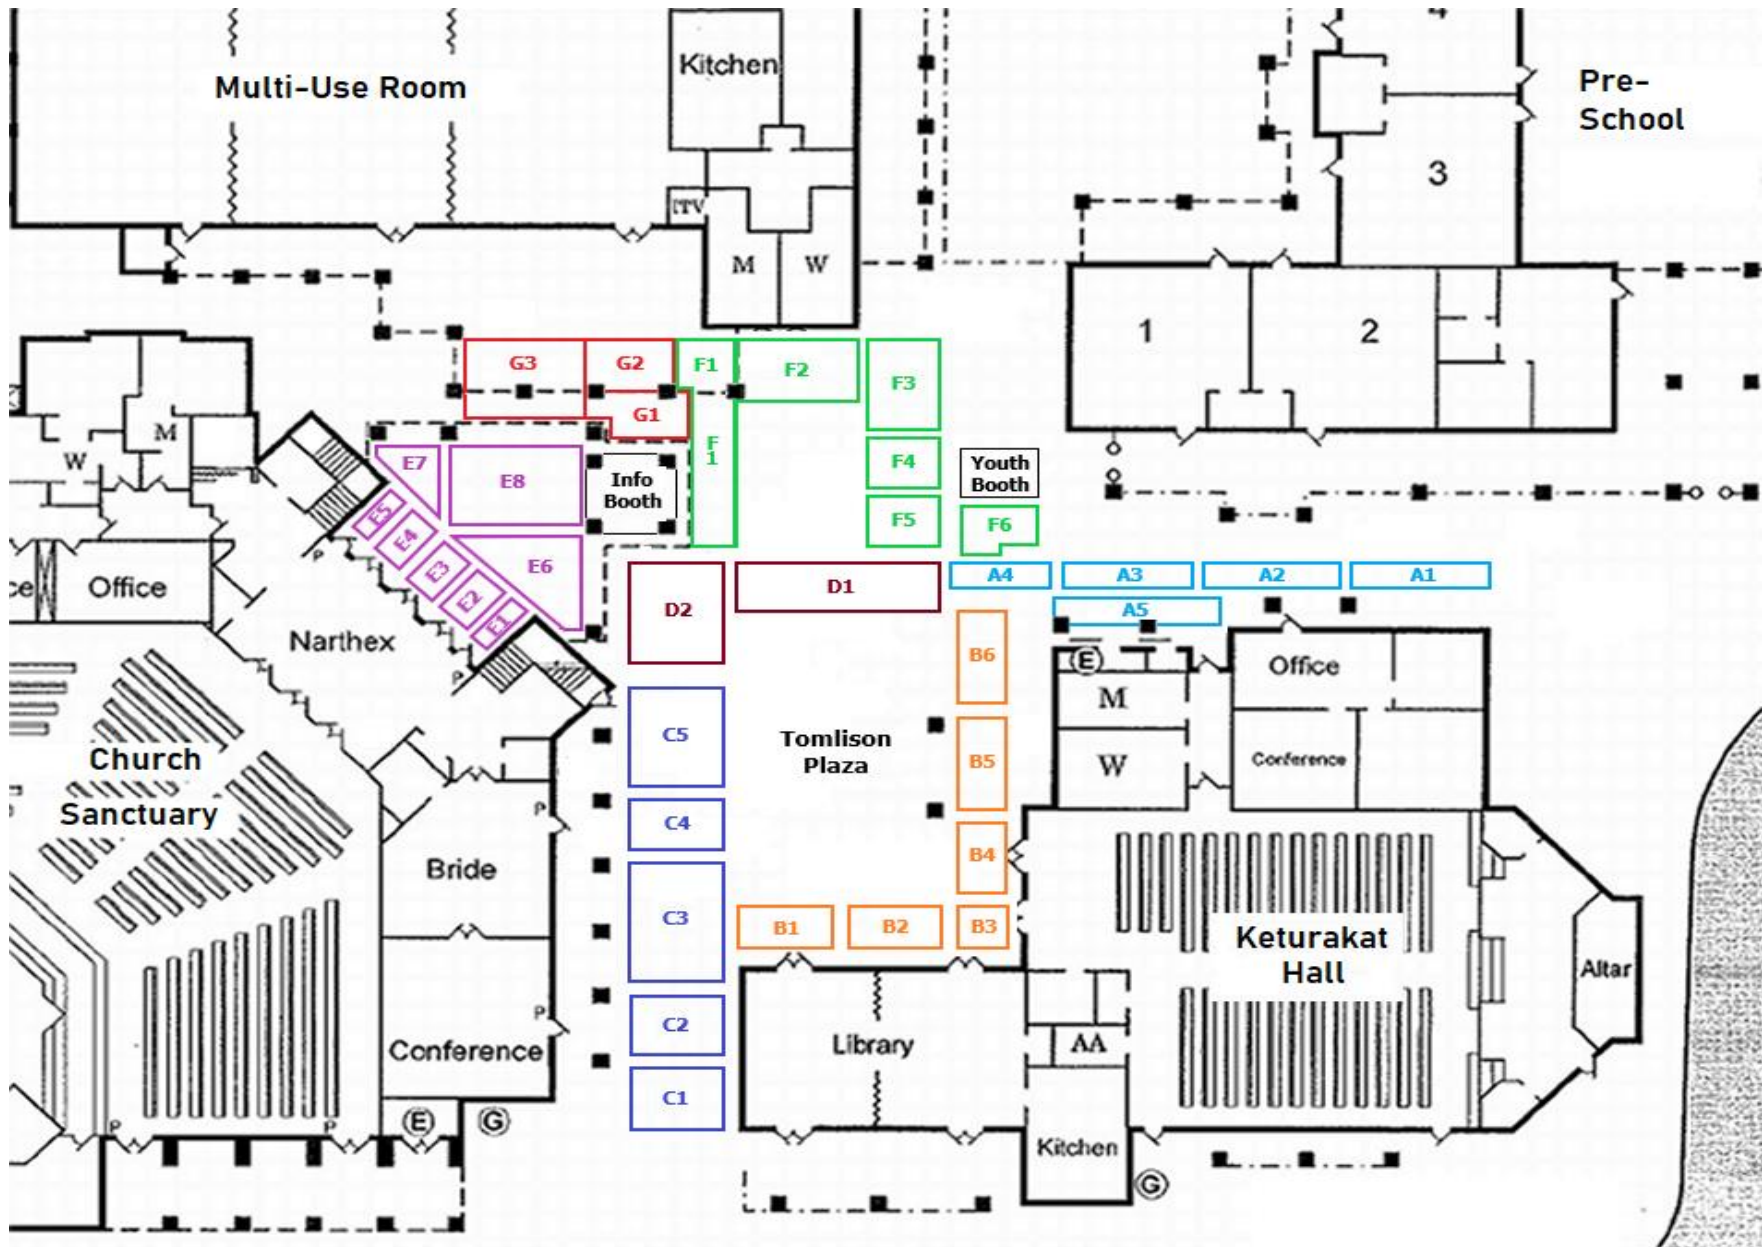

Zones/Sections

Zone A

Zone C

Zone D

	A	B	C	D	E	F	G	H	I	J	K	L	M	N	O	P	Q	R	S	T	U	V	W	
1																								
2																								
3																								
4																								
5																								
6																								
7																								
8																								
9																								
10																								
11																								
12																								
13																								
14																								
15																								
16																								
17																								
18																								
19																								
20																								
21																								
22																								

**Tomlison
Plaza**

Zone E

Zone F

Zone G

Name	Zone/Section	Zone Map Coordinate
A		
Aeling, Rich & Donna	E1	P21
Akers, John & Irene	B2	O38
Altenbern, Hal & Althea	A4	C10
Alversons	F1	B11
Andersen, Penny and Dick Grandchildren	B1	G40
Andersen/Mitchell	C2	J25
Anderson, Daniel	B6	R14
Anderson, Stuart & Cathleen	C1	I32
Ansley, Brad & Myrna	C2	I25
Ansley, Robert	C3	L18
Arsenault, Ann & Paul	G3	G9
Arsenault, Paul & Ann	D1	V3
Arsenault/Briski	D1	V3
Austin, Christopher Ray	D1	T3
B		
Bagley Family	C5	I3
Bagley, Elijah	C1	J31
Bailey, Earl & Glen Bees	B4	T33
Ball, Bob	E6	T16
Ball, Robert	B3	S38
Balzum Grandchildren	C2	I25
Balzum, Lowell & Cathy	C5	K2
Banner, Paul	B1	B40
Barkley, Janet	C4	K10
Barkley, Joseph & Sara	C4	L9
Barrett, Larry & Jean	D2	E8
Beale, Rev., Les & Janet	E5	J8
Beccue, Marilyn & C David Hauser	E2	Q18
Beccue, Marilyn & C. David Hauser	E6	V14
Beebe Family, Dan & Darlene	B6	R7
Beerbohm, Ken & Millie	D1	M4
Bees, Glenn	A3	J9
Bees, Glenn & Earl Bailey	B4	T33
Beeson, Theresa & Dix	B6	S13
Behneman, John	C1	K30
Bennett, Brandon	C3	I19
Bennett, Brooklyn	D1	J4
Bennett, Christian	C3	J19
Bennett, Tom	C3	I19
Bennett, William	C3	I21