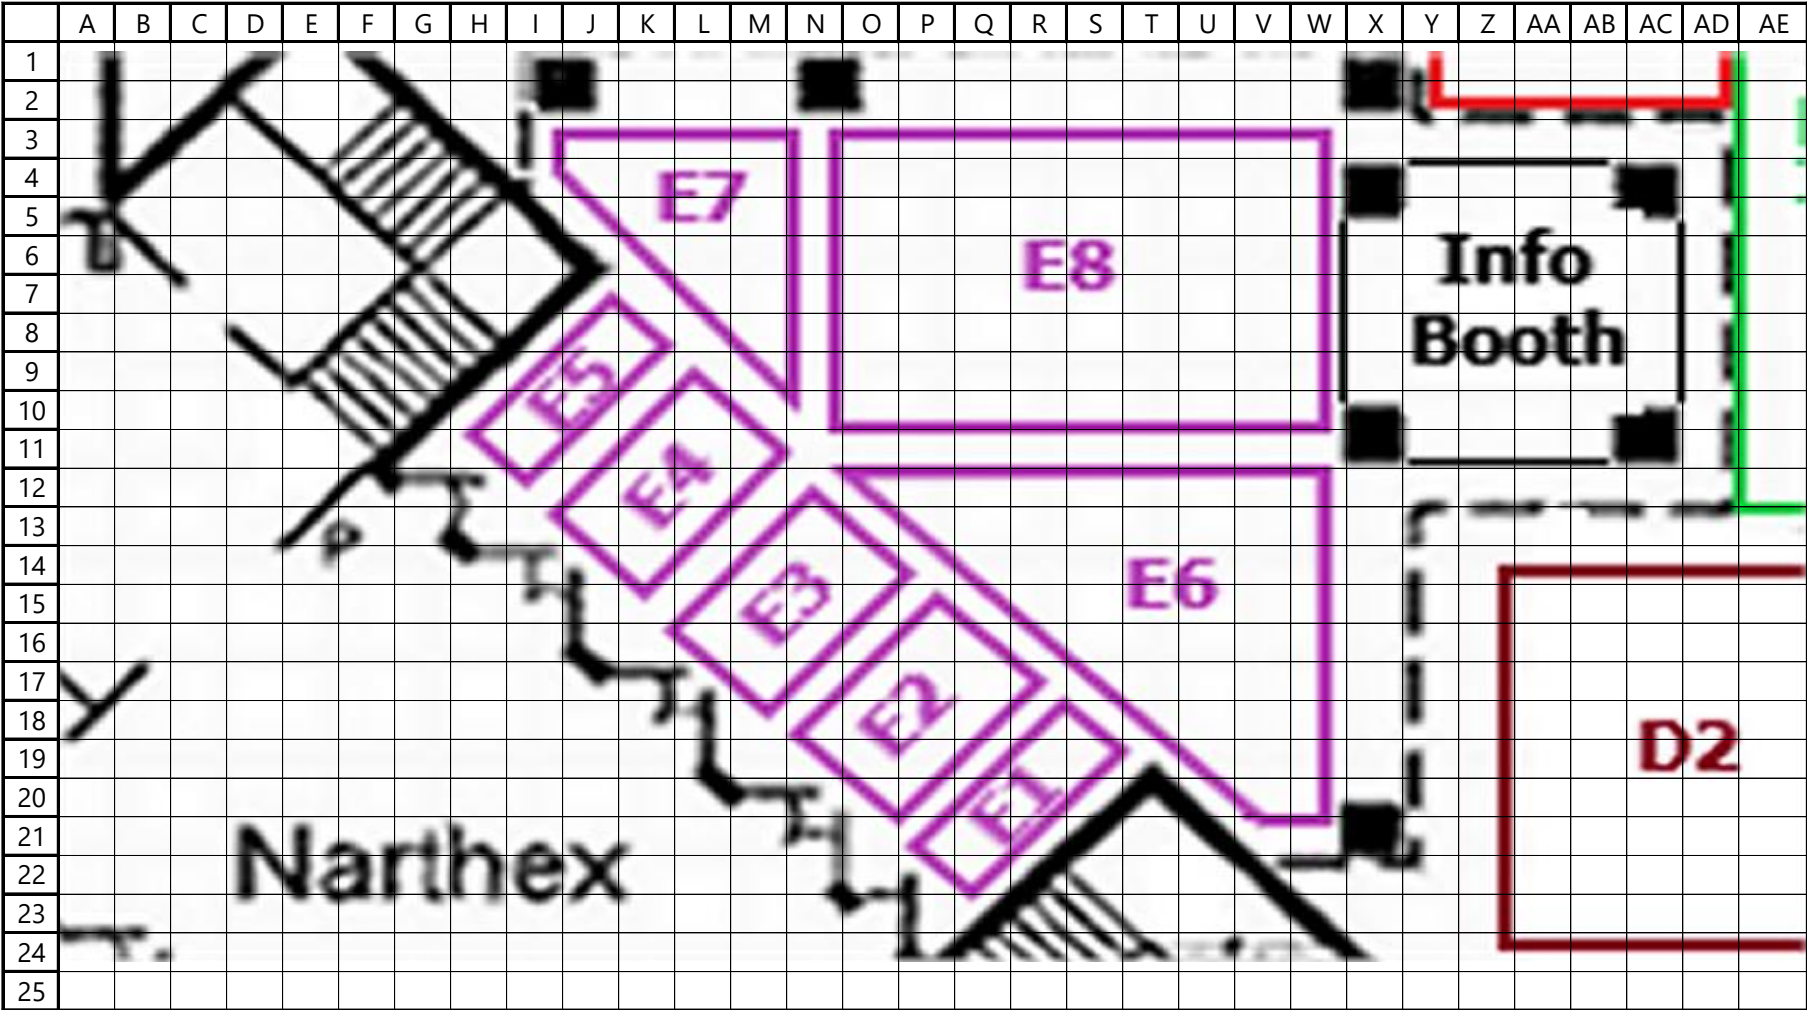

Zones/Sections

Zone A

Zone C

Zone D

	A	B	C	D	E	F	G	H	I	J	K	L	M	N	O	P	Q	R	S	T	U	V	W	
1																								
2																								
3																								
4																								
5																								
6																								
7																								
8																								
9																								
10																								
11																								
12																								
13																								
14																								
15																								
16																								
17																								
18																								
19																								
20																								
21																								
22																								

**Tomlison
Plaza**

Zone E

Zone F

Zone G

Name	Zone/Section	Zone Map Coordinate
A		
Aeling, Rich & Donna	E1	P21
Akers, John & Irene	B2	O38
Altenbern, Hal & Althea	A4	C10
Alversons	F1	B11
Andersen, Penny and Dick Grandchildren	B1	G40
Andersen/Mitchell	C2	J25
Anderson, Daniel	B6	R14
Anderson, Stuart & Cathleen	C1	I32
Ansley, Brad & Myrna	C2	I25
Ansley, Robert	C3	L18
Arsenault, Ann & Paul	G3	G9
Arsenault, Paul & Ann	D1	V3
Arsenault/Briski	D1	V3
Austin, Christopher Ray	D1	T3
B		
Bagley Family	C5	I3
Bagley, Elijah	C1	J31
Bailey, Earl & Glen Bees	B4	T33
Ball, Bob	E6	T16
Ball, Robert	B3	S38
Balzum Grandchildren	C2	I25
Balzum, Lowell & Cathy	C5	K2
Banner, Paul	B1	B40
Barkley, Janet	C4	K10
Barkley, Joseph & Sara	C4	L9
Barrett, Larry & Jean	D2	E8
Beale, Rev., Les & Janet	E5	J8
Beccue, Marilyn & C David Hauser	E2	Q18
Beccue, Marilyn & C. David Hauser	E6	V14
Beebe Family, Dan & Darlene	B6	R7
Beerbohm, Ken & Millie	D1	M4
Bees, Glenn	A3	J9
Bees, Glenn & Earl Bailey	B4	T33
Beeson, Theresa & Dix	B6	S13
Behneman, John	C1	K30
Bennett, Brandon	C3	I19
Bennett, Brooklyn	D1	J4
Bennett, Christian	C3	J19
Bennett, Tom	C3	I19
Bennett, William	C3	I21