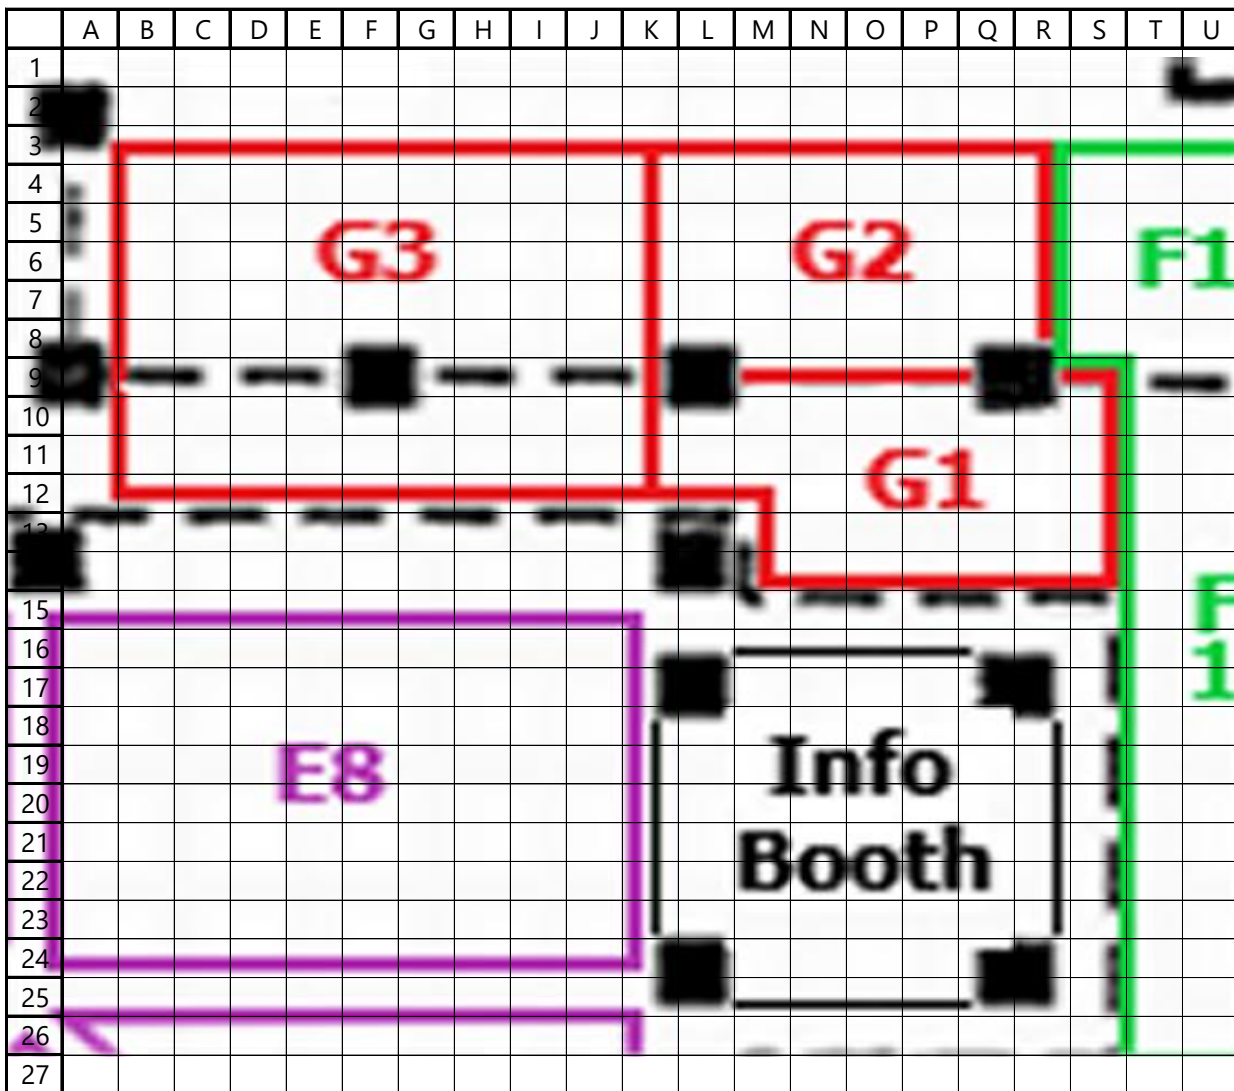

Zones/Sections

Zone A

Zone C

Zone D

	A	B	C	D	E	F	G	H	I	J	K	L	M	N	O	P	Q	R	S	T	U	V	W	
1																								
2																								
3																								
4																								
5																								
6																								
7																								
8																								
9																								
10																								
11																								
12																								
13																								
14																								
15																								
16																								
17																								
18																								
19																								
20																								
21																								
22																								

**Tomlison
Plaza**

Zone E

Zone F

Zone G

Name	Zone/Section	Zone Map Coordinate
A		
Aeling, Rich & Donna	E1	P21
Akers, John & Irene	B2	O38
Altenbern, Hal & Althea	A4	C10
Alversons	F1	B11
Andersen, Penny and Dick Grandchildren	B1	G40
Andersen/Mitchell	C2	J25
Anderson, Daniel	B6	R14
Anderson, Stuart & Cathleen	C1	I32
Ansley, Brad & Myrna	C2	I25
Ansley, Robert	C3	L18
Arsenault, Ann & Paul	G3	G9
Arsenault, Paul & Ann	D1	V3
Arsenault/Briski	D1	V3
Austin, Christopher Ray	D1	T3
B		
Bagley Family	C5	I3
Bagley, Elijah	C1	J31
Bailey, Earl & Glen Bees	B4	T33
Ball, Bob	E6	T16
Ball, Robert	B3	S38
Balzum Grandchildren	C2	I25
Balzum, Lowell & Cathy	C5	K2
Banner, Paul	B1	B40
Barkley, Janet	C4	K10
Barkley, Joseph & Sara	C4	L9
Barrett, Larry & Jean	D2	E8
Beale, Rev., Les & Janet	E5	J8
Beccue, Marilyn & C David Hauser	E2	Q18
Beccue, Marilyn & C. David Hauser	E6	V14
Beebe Family, Dan & Darlene	B6	R7
Beerbohm, Ken & Millie	D1	M4
Bees, Glenn	A3	J9
Bees, Glenn & Earl Bailey	B4	T33
Beeson, Theresa & Dix	B6	S13
Behneman, John	C1	K30
Bennett, Brandon	C3	I19
Bennett, Brooklyn	D1	J4
Bennett, Christian	C3	J19
Bennett, Tom	C3	I19
Bennett, William	C3	I21